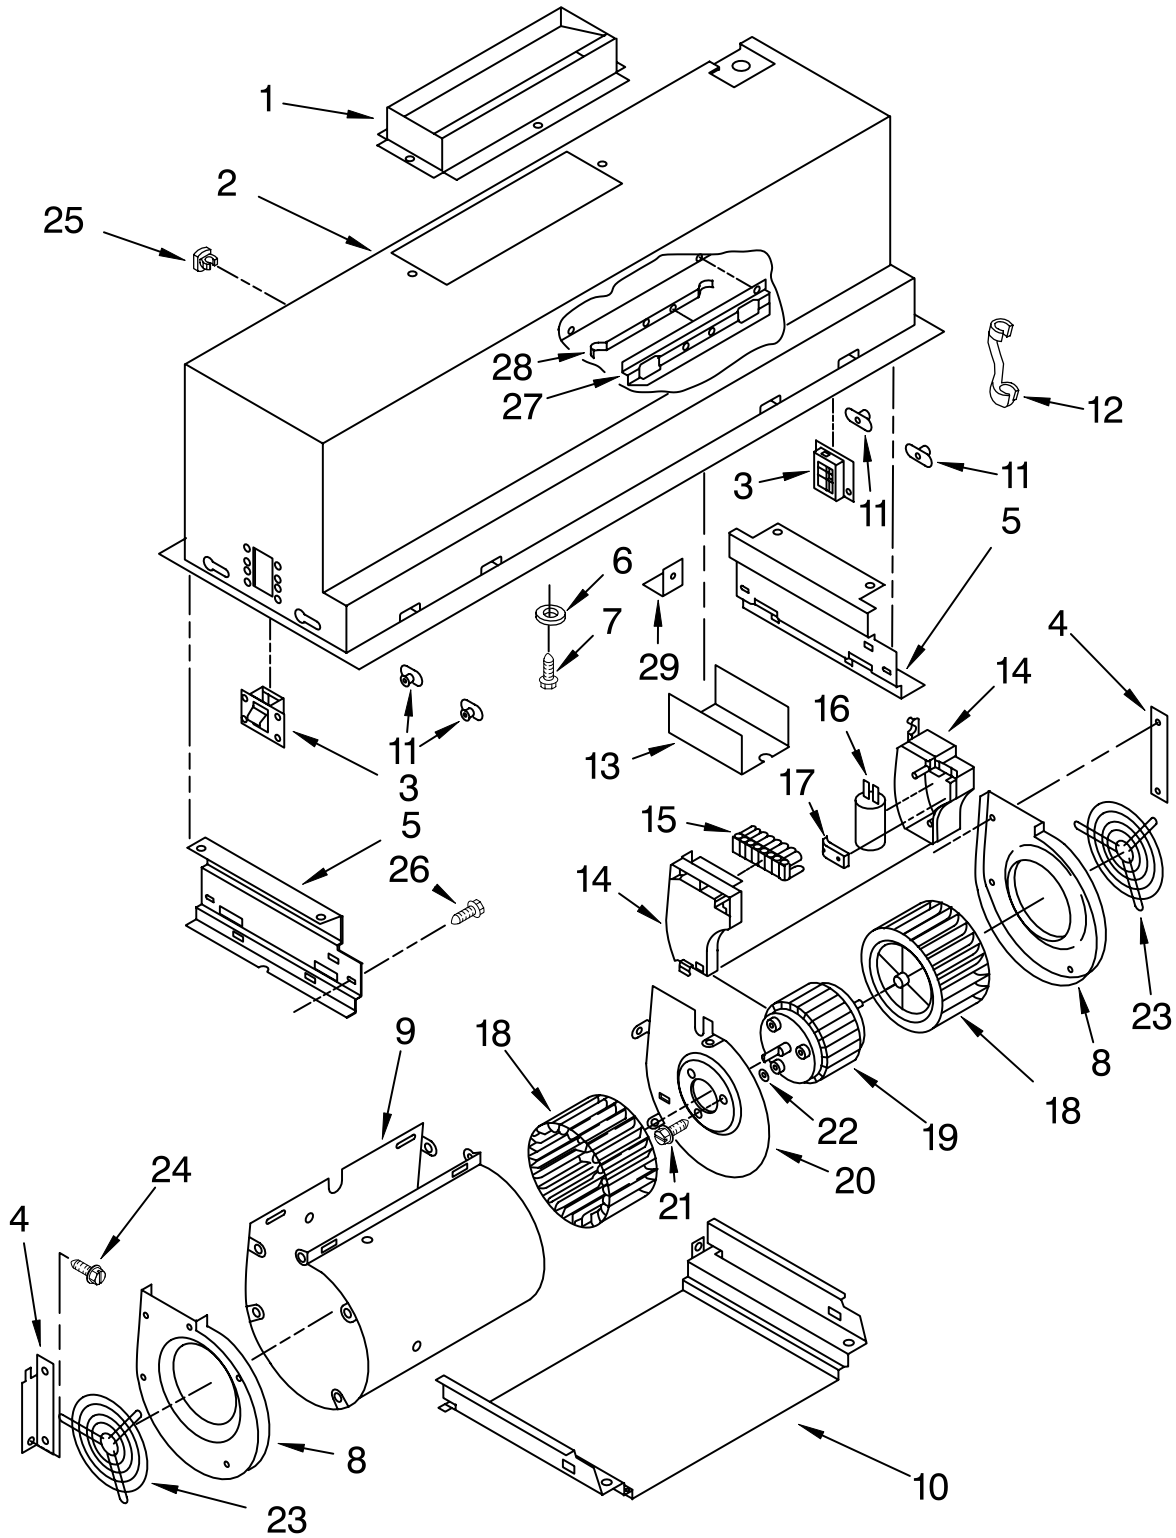

VENTILATION PARTS

For Model: GZ7730XGS0

(Brushed Aluminum)

30" RANGE HOOD
(Use with Gas or Electric Range)

VENTILATION PARTS

For Model: GZ7730XGS0
(Brushed Aluminum)

Illus. No.	Part No.	DESCRIPTION
1	4360001	Damper, Canopy
2		Hood, Canopy Non-serviceable
3	4360002	Support, Canopy (2)
4		Bracket, Blower
	4360003	Left Side
	4360054	Right Side
5		Support, Housing Housing
	4360004	Left Side
	4360039	Right Side
6	4360005	Washer
7	4360006	Screw, 5 x 12 (3)
8		Endcap, Blower
	4360007	Left
	4360053	Right
9	4360008	Housing, Blower
10	4360075	Support, Housing
11	4360063	Bushing (4)
12	4360062	Strain Relief
13	4360357	Plate, Mounting
14		Cover, Terminal
	4360060	Left Side
	4360056	Right Side
15	4360057	Terminal
16	4360058	Capacitor
17	4360059	Bracket, Capacitor
18		Wheel, Blower
	4360049	Left Side
	4360055	Right Side
19	4360040	Motor
20	4360052	Plate, Motor
21	4360050	Screw 4 x 8 (3)
22	4360051	Washer (3)
23	4360064	Grille, Blower (2)
24	4360067	Screw 6 x 10 (2)
25	4360074	Clip (2)
26	4360048	Pin, Filter (2)
27	4360071	Bracket, Filter
28	4360072	Spring, Filter (2)
29	4360120	Bracket (6)